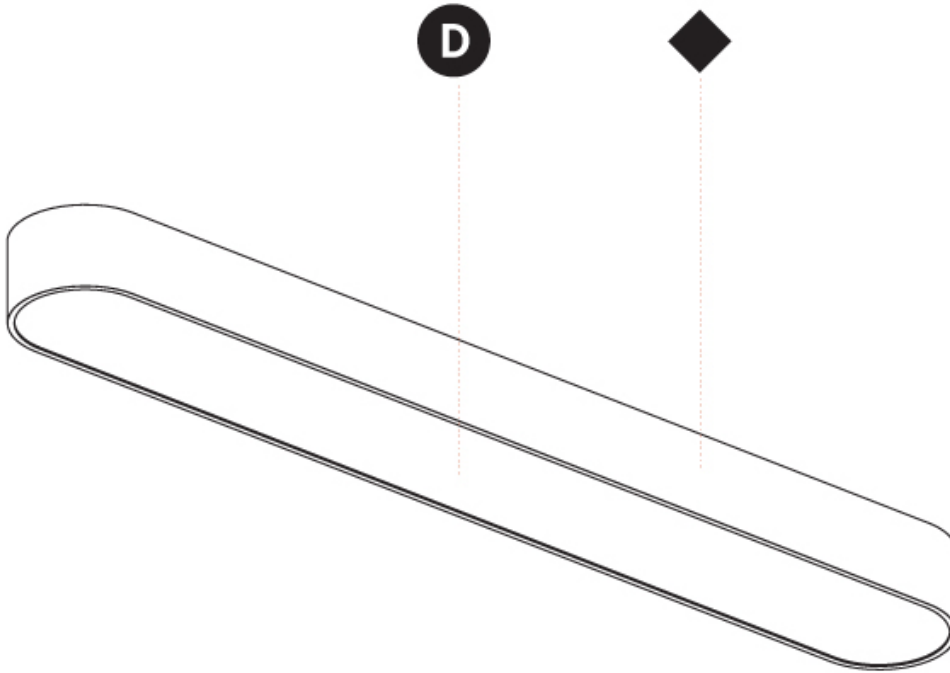

SMOOTHLINE SURFACE

A32972-

PROJECT

TYPE

SPECIFIER

QUANTITY

DATE

A