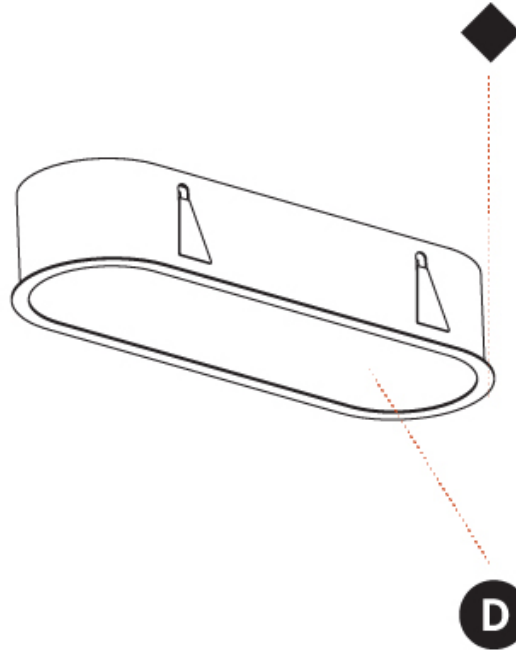

SMOOTHLINE RECESSED

A37749-

PROJECT

TYPE

SPECIFIER

QUANTITY

DATE

A